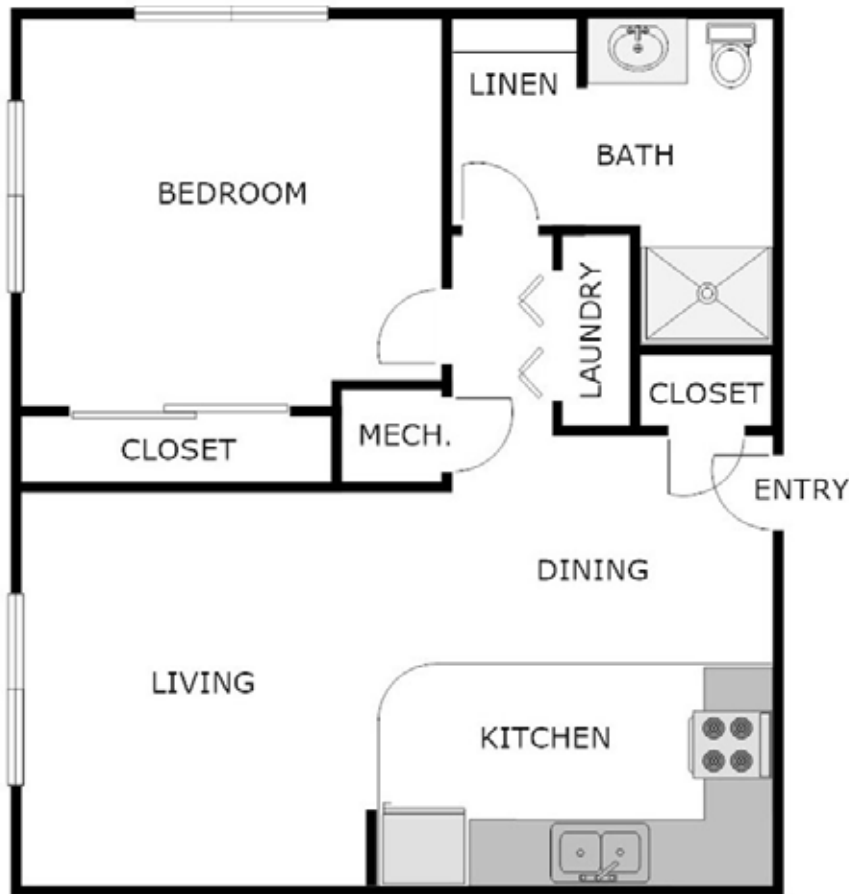

Wyndam Place

PRE/MIER Real Estate Management LLC

785 625 5757

1 Bedroom 1 Bath Apartment

600 Sq. Ft.

RENT

DEPOSIT

DATE AVAILABLE